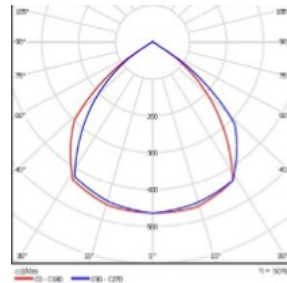

Illuminance at a Distance

	Center Beam LUX	Beam Width	
1.3m	3,852.03 LUX	2.5m	2.5m
2.7m	963.01 LUX	4.9m	5.0m
4.0m	428.00 LUX	7.4m	7.5m
5.3m	240.75 LUX	9.9m	9.9m
6.7m	154.08 LUX	12.4m	12.4m
8.0m	107.00 LUX	14.8m	14.9m

■ Vert. Spread: 85.7° ■ Horiz. Spread: 85.9°