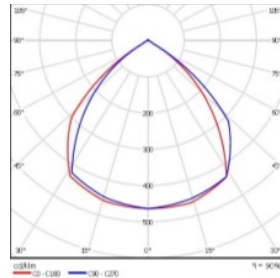

Mechanical and Lighting Description

UFOLED Short Neck High Bay 150W