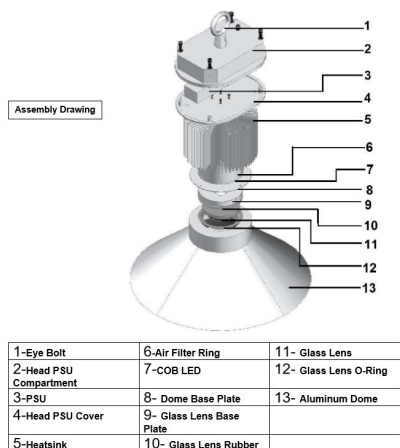

Hanging Hook Options

For IES Files Downloads, please scan the QR Code here or type in the following link on your browser

<http://www.u-tron.com/en/downloads/ies-files-for-all-products/IES-Files-Container/UFOLED-Bay-Light-Down-Light-and-Recessed-Light/lang,en-gb/>

Proper illumination is essential for the optimization of safety, comfort and productivity in the classrooms; workplace lighting also dictates quality of perception, mood, and performance levels of the students.

The U-Tron UFOLED SN "Short Neck" series High-Bay lights designed to replace the traditional factory, warehouses and sport arenas High Bay lights using HPS, HID and other decadent technologies. UFOLED light fixtures can fit in the existing same locations and produce the same light intensity and distribution so the customers can easily take the old one out and put in our UFOLED Bay Lights