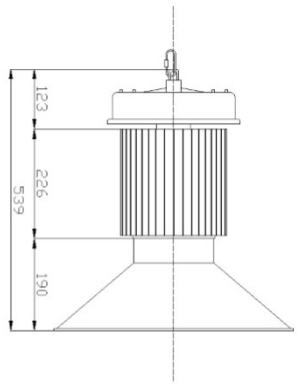

Mechanical and Lighting Description

UFOLED Short Neck High Bay 200W

Illuminance at a Distance			
	Center Beam LUX	Beam Width	
1.7m	3,731.65 LUX	3.1m	3.1m
3.3m	932.91 LUX	6.2m	6.2m
5.0m	414.63 LUX	9.2m	9.2m
6.7m	233.23 LUX	12.3m	12.3m
8.3m	149.27 LUX	15.4m	15.4m
10.0m	103.66 LUX	18.5m	18.5m

■ Vert. Spread: 85.4° ■ Horiz. Spread: 85.5°