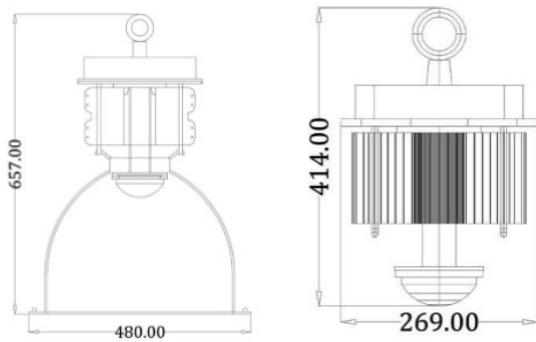

Light Characteristics	
Efficacy	130lm/w
Beam Angle	45, 80, 120
CCT	2700-3000K, 4500-5000K
Flux	18200lm
Color Rendering Index	90
Product Dimensions	
Lamp Diameter (UFO Engine)	269mm
Lamp Height (UFO)	414mm
Lamp Diameter	460mm
Lamp Height	630mm

**UFOLED Long Neck High Bay 140W**

**Illuminance at a Distance**

	Center Beam LUX	Beam Width	
1.3m	3,852.03 LUX	2.5m	2.5m
2.7m	963.01 LUX	4.9m	5.0m
4.0m	428.00 LUX	7.4m	7.5m
5.3m	240.75 LUX	9.9m	9.9m
6.7m	154.08 LUX	12.4m	12.4m
8.0m	107.00 LUX	14.8m	14.9m