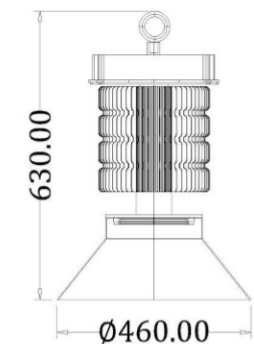

UFOLED Long Neck High Bay 300W