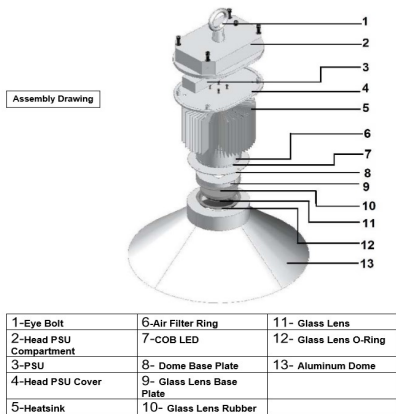

## Mechanical and Lighting Description

#### Hanging Hook Options

TL=Twist Lock Hook

EB= Eye Bolt

OE=Open Eye Bolt

1-Eye Bolt	6-Air Filter Ring	11- Glass Lens
2-Head PSU Compartment	7-COB LED	12- Glass Lens O-Ring
3-PSU	8- Dome Base Plate	13- Aluminum Dome
4-Head PSU Cover	9- Glass Lens Base Plate	
5-Heatsink	10- Glass Lens Rubber	