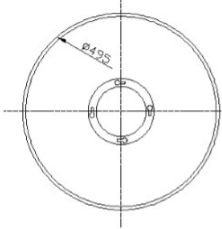

Mechanical and Lighting Description

UFOLED Short Neck High Bay 150W