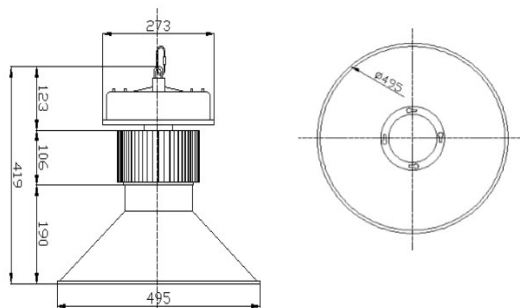

Mechanical and Lighting Description

UFOLED Short Neck High Bay 100W

Illuminance at a Distance

Distance	Center Beam LUX	Beam Width	
1.2m	3,804.35 LUX	2.2m	2.3m
2.3m	951.09 LUX	4.4m	4.6m
3.5m	422.71 LUX	6.6m	6.9m
4.7m	237.77 LUX	8.8m	9.1m
5.8m	152.17 LUX	11.0m	11.4m
7.0m	105.68 LUX	13.3m	13.7m

■ Vert. Spread: 86.9°   ■ Horiz. Spread: 88.8°