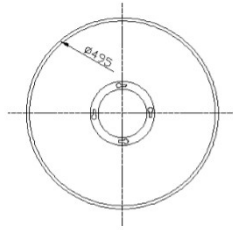

Mechanical and Lighting Description

UFOLED Short Neck High Bay 200W

Illuminance at a Distance			
	Center Beam LUX	Beam Width	
1.7m	3,731.65 LUX	3.1m	3.1m
3.3m	932.91 LUX	6.2m	6.2m
5.0m	414.63 LUX	9.2m	9.2m
6.7m	233.23 LUX	12.3m	12.3m
8.3m	149.27 LUX	15.4m	15.4m
10.0m	103.66 LUX	18.5m	18.5m

■ Vert. Spread: 85.4° ■ Horiz. Spread: 85.5°