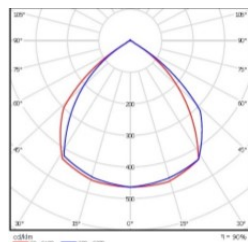

Mechanical and Lighting Description

UFOLED Short Neck High Bay 100W

Illuminance at a Distance

Distance	Center Beam LUX	Beam Width	
1.2m	3,804.35 LUX	2.2m	2.3m
2.3m	951.09 LUX	4.4m	4.6m
3.5m	422.71 LUX	6.6m	6.9m
4.7m	237.77 LUX	8.8m	9.1m
5.8m	152.17 LUX	11.0m	11.4m
7.0m	105.68 LUX	13.3m	13.7m

■ Vert. Spread: 86.9°   ■ Horiz. Spread: 88.8°