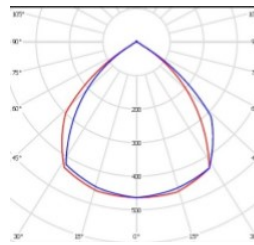

Illuminance at a Distance		
Center Beam LUX	Beam Width	
0.8m	4,018.91 LUX	1.4m 1.4m
1.7m	1,004.73 LUX	2.8m 2.8m
2.5m	446.55 LUX	4.2m 4.3m
3.3m	251.18 LUX	5.5m 5.7m
4.2m	160.76 LUX	6.9m 7.1m
5.0m	111.64 LUX	8.3m 8.5m

Vert. Spread: 79.5°   Horiz. Spread: 81.0°