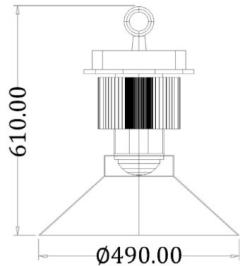

UFLOLED

Mechanical and Lighting Description

UFLOLED Short Neck High Bay 60W