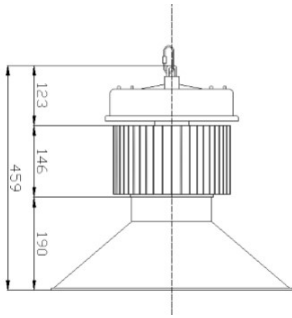

Mechanical and Lighting Description

UFOLED Short Neck High Bay 150W