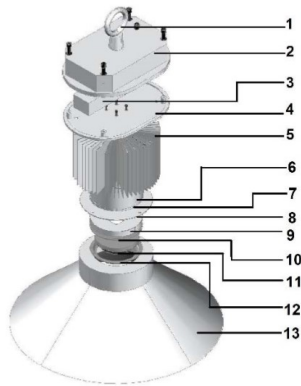

Assembly Drawing