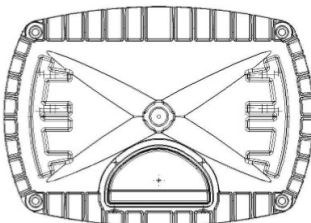

UFOLED Long Neck High Bay 300W