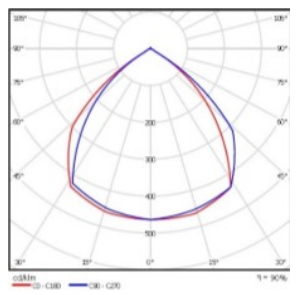

Mechanical and Lighting Description

UFOLED Short Neck High Bay 200W

Illuminance at a Distance			
	Center Beam LUX	Beam Width	
1.7m	3,731.65 LUX	3.1m	3.1m
3.3m	932.91 LUX	6.2m	6.2m
5.0m	414.63 LUX	9.2m	9.2m
6.7m	233.23 LUX	12.3m	12.3m
8.3m	149.27 LUX	15.4m	15.4m
10.0m	103.66 LUX	18.5m	18.5m

■ Vert. Spread: 85.4° ■ Horiz. Spread: 85.5°