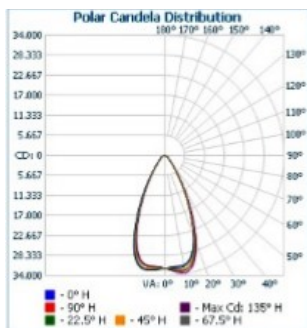

UFOLED Long Neck High Bay 300W