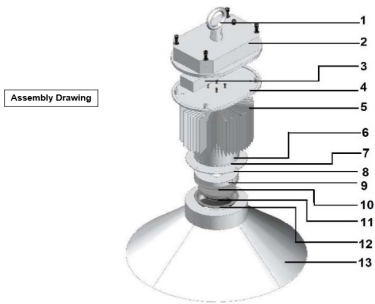

1-Eye Bolt	6-Air Filter Ring	11- Glass Lens
2-Head PSU Compartment	7-COB LED	12- Glass Lens O-Ring
3-PSU	8- Dome Base Plate	13- Aluminum Dome
4-Head PSU Cover	9- Glass Lens Base Plate	
5-Heatsink	10- Glass Lens Rubber